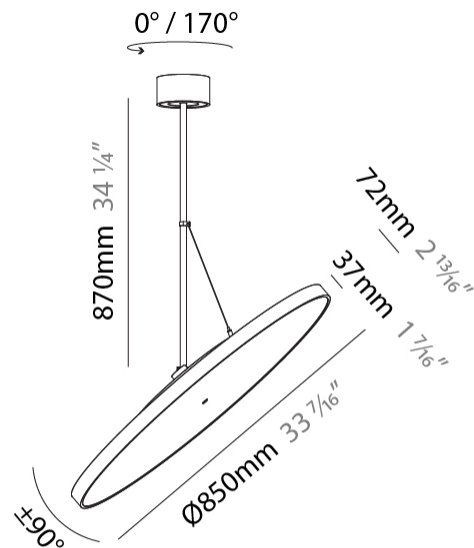

GENERAL

Series: Sign Diva Flex
Subseries: Sign Diva Flex
Brand: Prolicht
Division: Architectural
Mounting Type: Suspension
Mounting Location: Ceiling
Subcategory: Pendant

PHYSICAL

Diameter (mm): 1100
Diameter (in): 43 ⁵/₁₆
Height (mm): 870
Height (in): 34 ¹/₄
Light Distribution: Adjustable / Direct
Weight (kg): 9
Weight (lbs): 11.2
Diffuser: PMMA - Opal / Micro-Prism / Sparkling Secret / Vintage Industrial
Fixture Finish: SSR / BKV / CWI / CRY / HAB / UFT / ITA / RUA / FTG / MYG / LOD / PUS / FRO / FUP / KIA / POP / BLS / SPG / MEY / GOH / GUM / CHC / COM / ABZ / JAG / OBR / MOS / ROR
Fixture Material: Extruded Aluminum / Steel

ELECTRICAL

Lamp Type: LED (Zhaga Standard)
Input Wattage (W): 169.4
Total Output Wattage (W): 135
Dimming: Tri-Mode (Non-Dimming and Phase Dimming (120Vac only) and 0-10V Dimming)
Driver Included: Yes
Driver Location: Integrated
Driver Type: Constant Current - Universal
Driver Class: Class 2
Input Voltage (V): 120 - 277
Constant Current (MA): 600

LED

Color Temperature (°K): 2700 / 3000 / 3500 / 4000
Max. Delivered Lumen (lm): 16002 / 17172 / 19937 / 20344
Nominal Lumen (lm): 18992 / 20305 / 23575 / 24056
CRI: >90 CRI
Lamp Life (hrs): 50000

OPTICAL

Adjustability: Rotational 170°; Tilt 90°

RATINGS AND CERTIFICATIONS

Certified By: Certified for North American Standards
IP rating: IP20