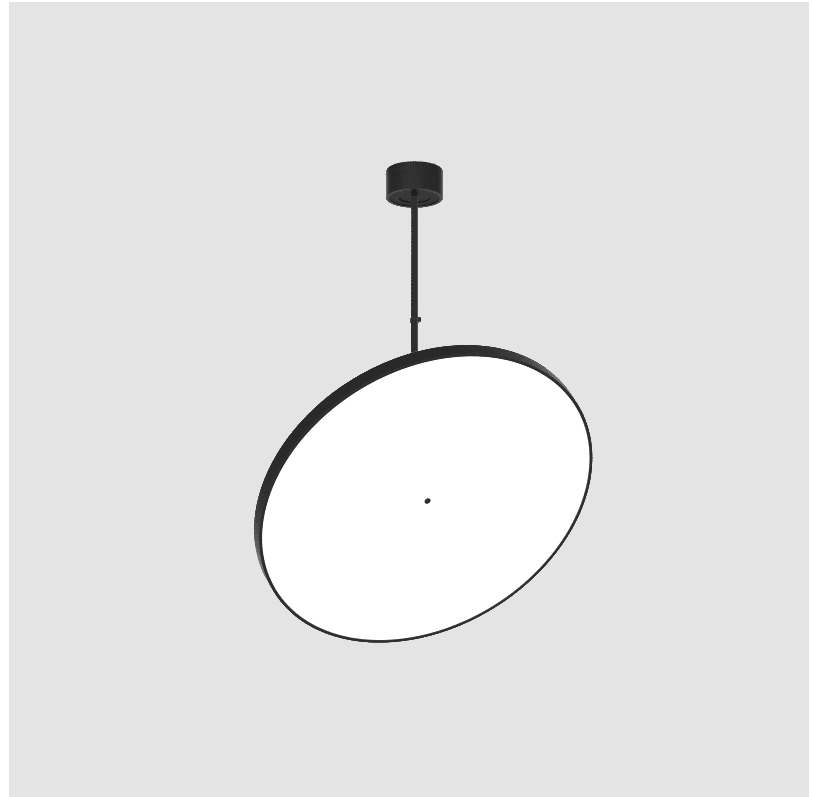

GENERAL

Series: Sign Diva Flex
Subseries: Sign Diva Flex
Brand: Prolicht
Division: Architectural
Mounting Type: Suspension
Mounting Location: Ceiling
Subcategory: Pendant

PHYSICAL

Diameter (mm): 1100
Diameter (in): 43 ⁵/₁₆
Height (mm): 870
Height (in): 34 ¹/₄
Light Distribution: Adjustable / Direct
Weight (kg): 9
Weight (lbs): 11.2
Diffuser: PMMA - Opal / Micro-Prism / Sparkling Secret / Vintage Industrial
Fixture Finish: SSR / BKV / CWI / CRY / HAB / UFT / ITA / RUA / FTG / MYG / LOD / PUS / FRO / FUP / KIA / POP / BLS / SPG / MEY / GOH / GUM / CHC / COM / ABZ / JAG / OBR / MOS / ROR
Fixture Material: Extruded Aluminum / Steel

ELECTRICAL

Lamp Type: LED (Zhaga Standard)
Input Wattage (W): 169.4
Total Output Wattage (W): 135
Dimming: Tri-Mode (Non-Dimming and Phase Dimming (120Vac only) and 0-10V Dimming)
Driver Included: Yes
Driver Location: Integrated
Driver Type: Constant Current - Universal
Driver Class: Class 2
Input Voltage (V): 120 - 277
Constant Current (MA): 600

LED

Color Temperature (°K): 2700 / 3000 / 3500 / 4000
Max. Delivered Lumen (lm): 16002 / 17172 / 19937 / 20344
Nominal Lumen (lm): 18992 / 20305 / 23575 / 24056
CRI: >90 CRI
Lamp Life (hrs): 50000

OPTICAL

Adjustability: Rotational 170°; Tilt 90°

RATINGS AND CERTIFICATIONS

Certified By: Certified for North American Standards
IP rating: IP20