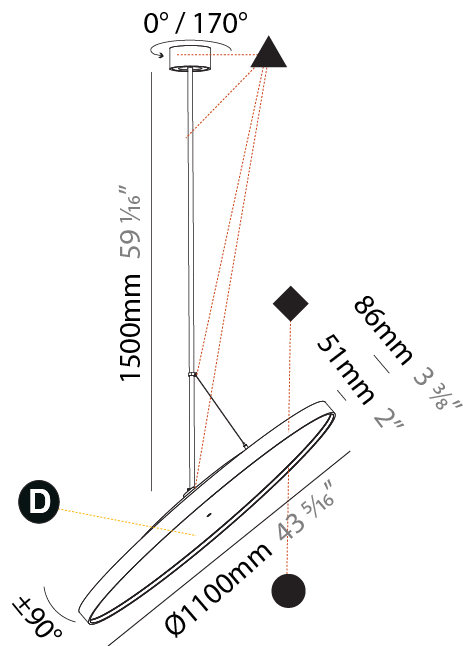

GENERAL

Series: Sign Diva Flex
Subseries: Sign Diva Flex Korona
Brand: Prolicht
Division: Architectural
Mounting Type: Suspension
Mounting Location: Ceiling
Subcategory: Pendant

PHYSICAL

Shape: Round
Diameter (mm): 1100
Diameter (in): 43 ⁵/₁₆
Height (mm): 1620
Height (in): 63 ³/₄
Light Distribution: Adjustable / Direct
Weight (kg): 15.5
Weight (lbs): 34.1
Diffuser: PMMA - Opal / Micro-Prism / Sparkling Secret / Vintage Industrial
Fixture Finish: SSR / BKV / CWI / CRY / HAB / UFT / ITA / RUA / FTG / MYG / LOD / PUS / FRO / FUP / KIA / POP / BLS / SPG / MEY / GOH / GUM / CHC / COM / ABZ / JAG / OBR / MOS / ROR
Fixture Material: Extruded Aluminum / Steel

ELECTRICAL

Lamp Type: LED (Zhaga Standard)
Input Wattage (W): 145
Total Output Wattage (W): 135
Dimming: Tri-Mode (Non-Dimming and Phase Dimming (120Vac only) and 0-10V Dimming)
Driver Included: Yes
Driver Location: Integrated
Driver Type: Constant Current - Universal
Driver Class: Class 2
Input Voltage (V): 120 - 277
Constant Current (MA): 600

LED

Color Temperature (°K): 2700 / 3000 / 3500 / 4000
Max. Delivered Lumen (lm): 16002 / 17172 / 19937 / 20344
Nominal Lumen (lm): 18992 / 20305 / 23575 / 24056
CRI: >90 CRI
Lamp Life (hrs): 50000

OPTICAL

Adjustability: Rotational 170°; Tilt 90°

RATINGS AND CERTIFICATIONS

Certified By: Certified for North American Standards
IP rating: IP20