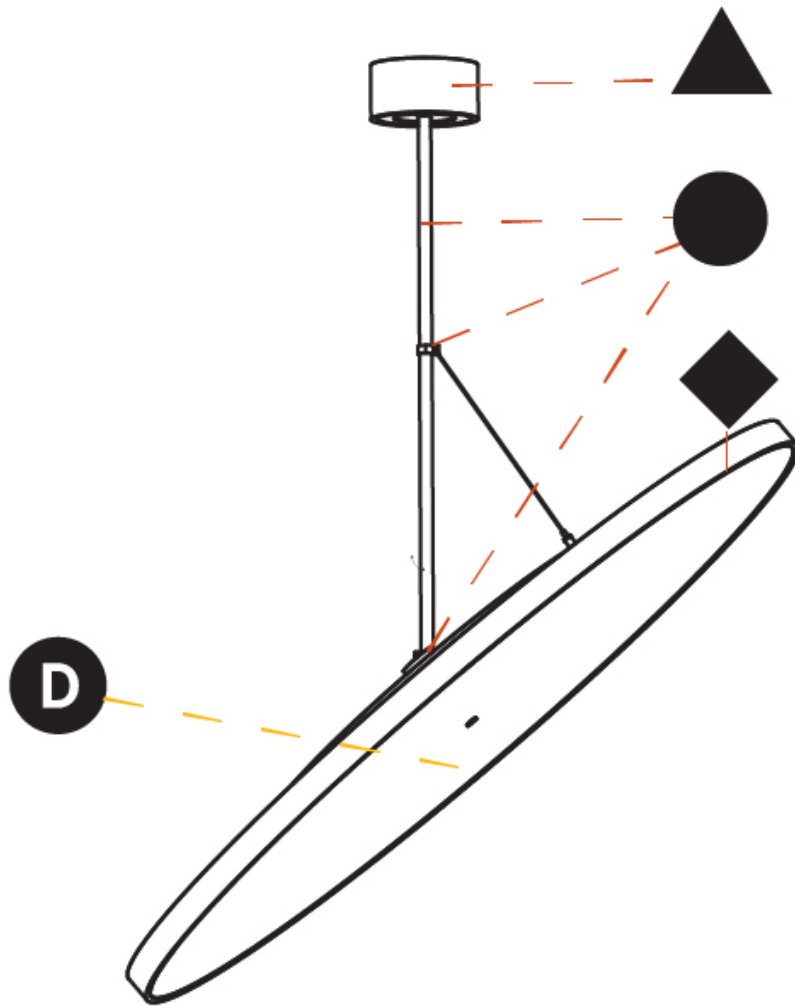

SIGN DIVA FLEX SUSPENSION

A30860-

PROJECT	_____
TYPE	_____
SPECIFIER	_____
QUANTITY	_____
DATE	_____