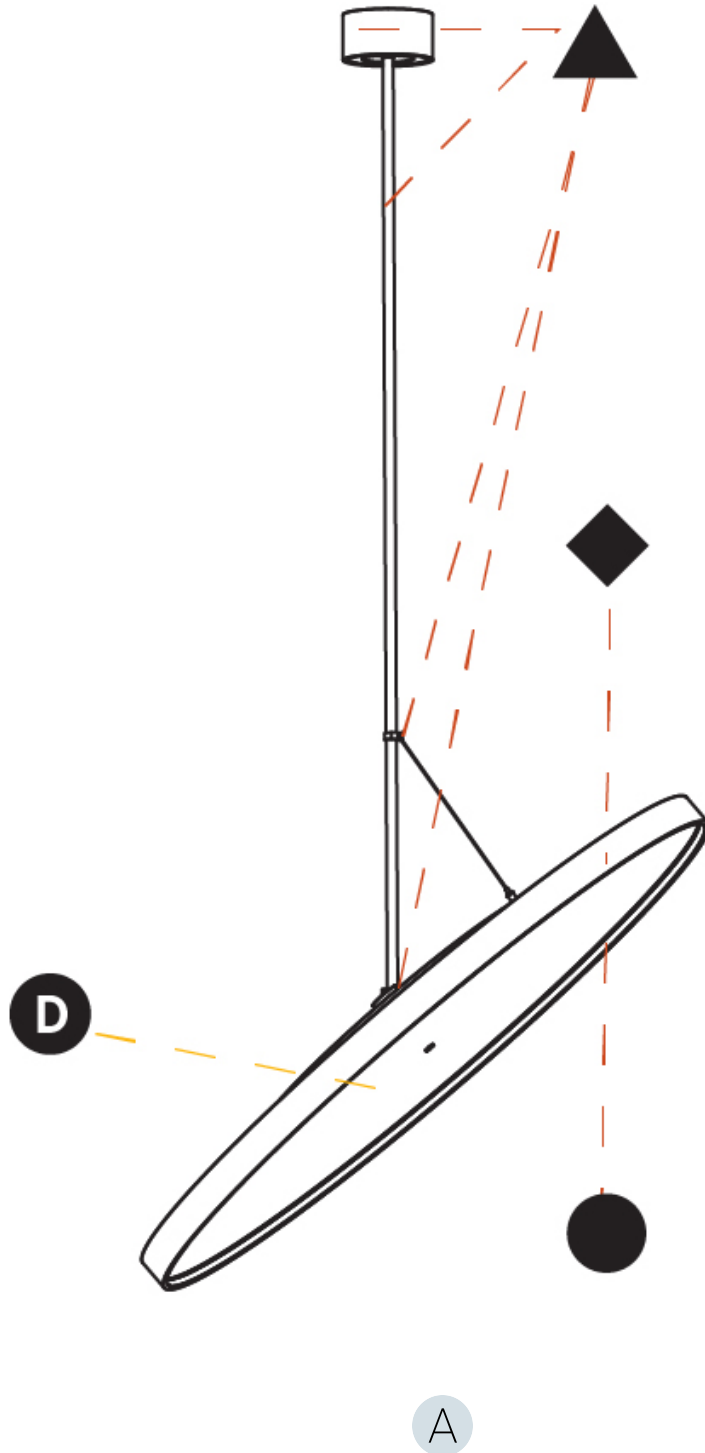

SIGN DIVA FLEX KORONA SUSPENSION

A30870-

PROJECT
TYPE
SPECIFIER
QUANTITY
DATE