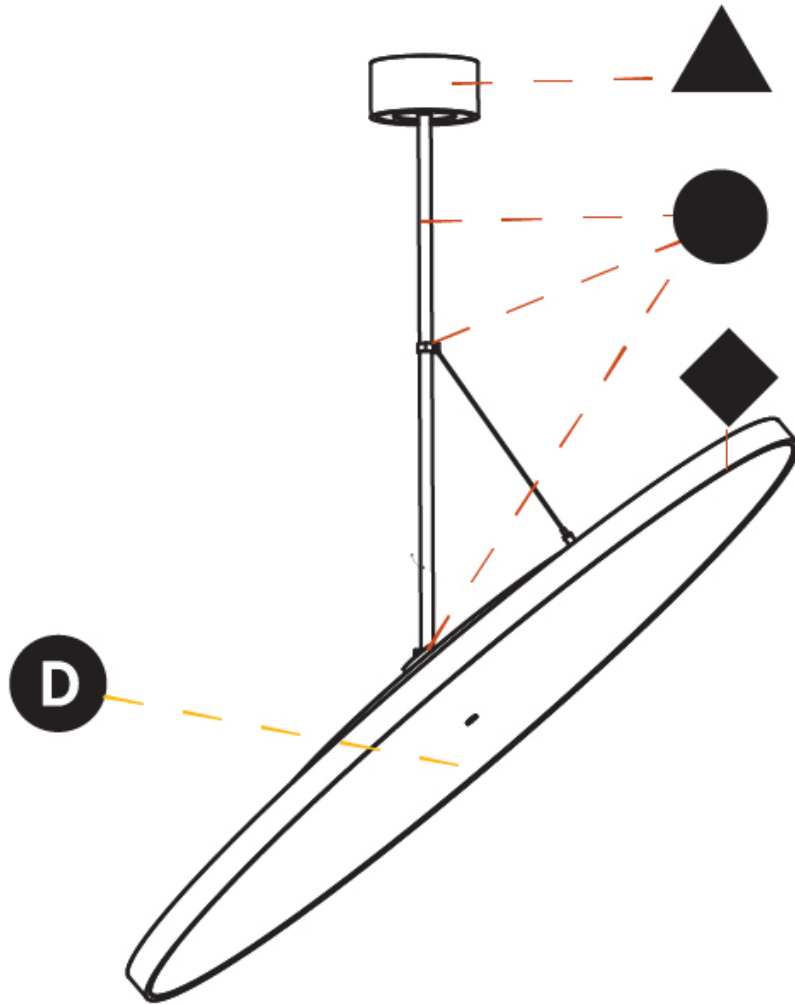

SIGN DIVA FLEX SUSPENSION

A30859-

PROJECT	_____
TYPE	_____
SPECIFIER	_____
QUANTITY	_____
DATE	_____